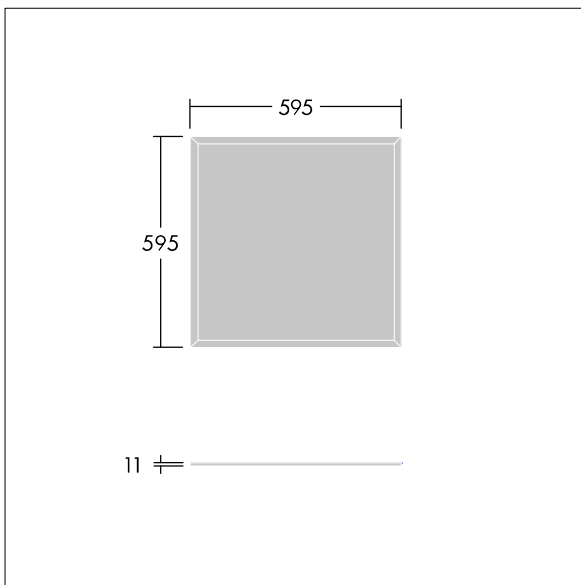

TLG_RYLL_M_LD3.wmf

All values marked with an * are rated values. Thorn uses tried and tested components from leading suppliers, however there may be isolated instances of technology-related failures of individual LEDs during the rated product lifetime. International standards set the tolerance in initial flux and connected load at $\pm 10\%$. Unless stated otherwise, the values apply to an ambient temperature of 25°C.

Thorn Lighting is constantly developing and improving its products. The right is reserved to change specifications without prior notification or public announcement.
© Thorn Lighting