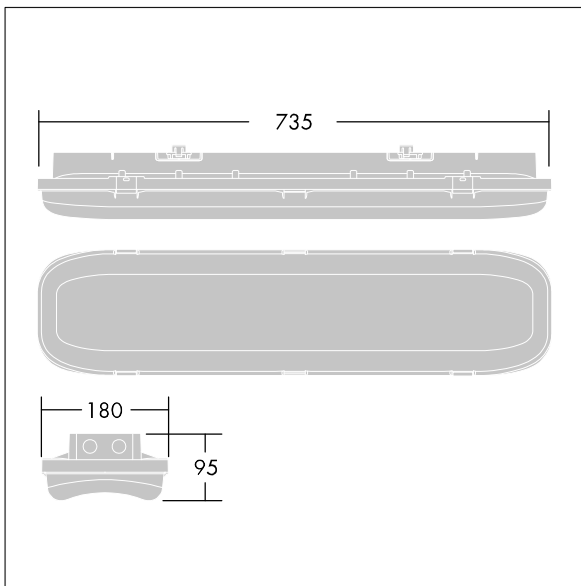

TLG_FORL_M_LED.wmf