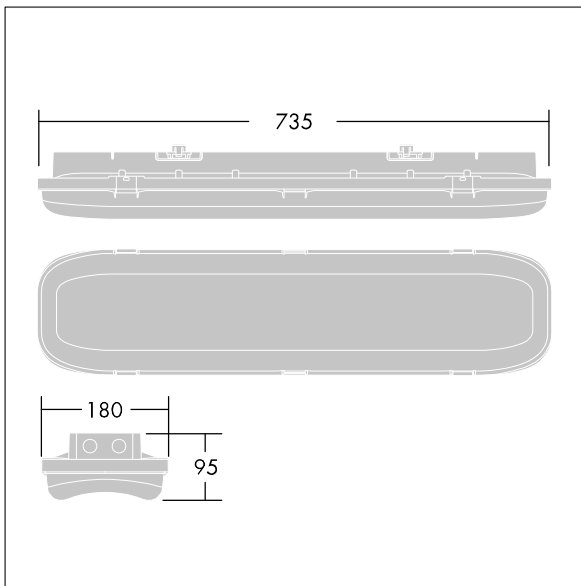

TLG_FORL_M_LED.wmf

All values marked with an * are rated values. Thorn uses tried and tested components from leading suppliers, however there may be isolated instances of technology-related failures of individual LEDs during the rated product lifetime. International standards set the tolerance in initial flux and connected load at ±10%. Unless stated otherwise, the values apply to an ambient temperature of 25°C.