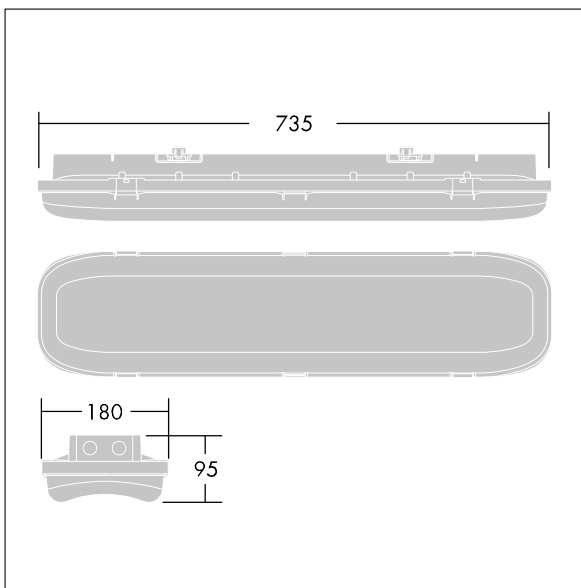

TLG_FORL_M_LED.wmf

All values marked with an * are rated values. Thorn uses tried and tested components from leading suppliers, however there may be isolated instances of technology-related failures of individual LEDs during the rated product lifetime. International standards set the tolerance in initial flux and connected load at ±10%. Unless stated otherwise, the values apply to an ambient temperature of 25°C.