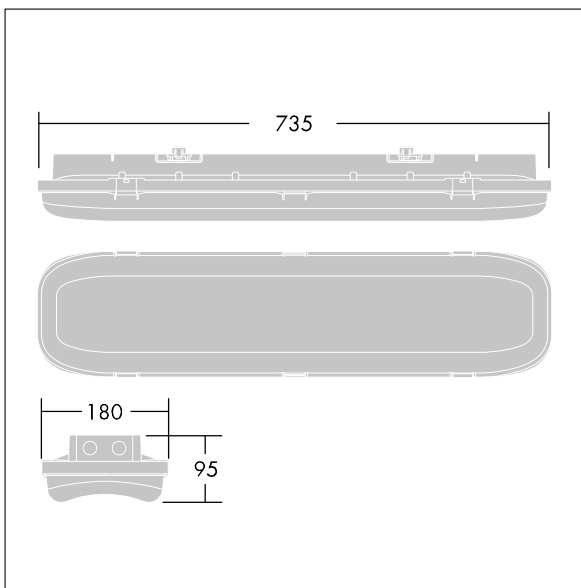

TLG_FORL_M_LED.wmf

This product contains a light source of energy efficiency class C.

All values marked with an * are rated values. Thorn uses tried and tested components from leading suppliers, however there may be isolated instances of technology-related failures of individual LEDs during the rated product lifetime. International standards set the tolerance in initial flux and connected load at ±10%. Unless stated otherwise, the values apply to an ambient temperature of 25°C.

Thorn Lighting is constantly developing and improving its products. The right is reserved to change specifications without prior notification or public announcement.
© Thorn Lighting