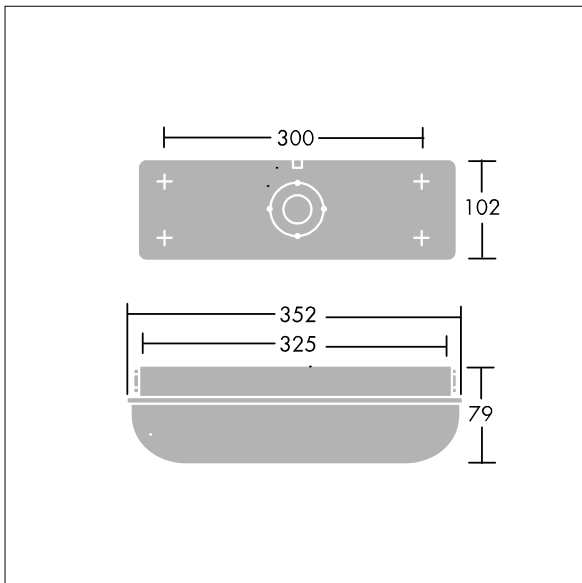

Escort

THORN

96636107 ESCORT 1000-840 HF

IP65	IK10					850°C	T _a 25
------	------	--	--	--	--	-------	-------------------

A durable, all weather bulkhead for surface mounting.

A self-contained, IP65, weatherproof bulkhead luminaire. Electronic, fixed output control gear. Durable, white, stove enamelled die-cast aluminium body and opal polycarbonate diffuser with vandal resistant screw fixings (Type T25 TORX screwdriver required). Suitable for interior and exterior industrial or public amenity usage. Complete with 4000K LED

ambient temperature: 0°C to +25°C

Dimensions: 352 x 102 x 79 mm
Luminaire input power: 7.8 W
Luminaire luminous flux: 1000 lm
Luminaire efficacy: 128 lm/W
Weight: 1 kg

TLG_ESCT_F_LEDPDB.jpg

TLG_ESCT_M_LEDLD1.wmf