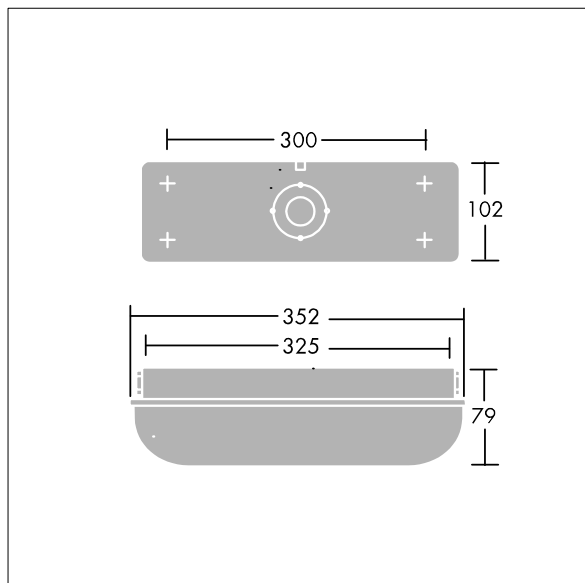

Escort

96636106 ESCORT 800-840 HF

THORN

IP65	IK10					850°C	T _a 25
------	------	--	--	--	--	-------	-------------------

A durable, all weather bulkhead for surface mounting.

A self-contained, IP65, weatherproof bulkhead luminaire. Electronic, fixed output control gear. Durable, white, stove enamelled die-cast aluminium body and opal polycarbonate diffuser with vandal resistant screw fixings (Type T25 TORX screwdriver required). Suitable for interior and exterior industrial or public amenity usage. Complete with 4000K LED

ambient temperature: 0°C to +25°C

Dimensions: 352 x 102 x 79 mm

Luminaire input power: 7.3 W

Luminaire luminous flux: 800 lm

Luminaire efficacy: 110 lm/W

Weight: 1 kg

TLG_ESCT_F_LEDPDB.jpg

TLG_ESCT_M_LEDLD1.wmf