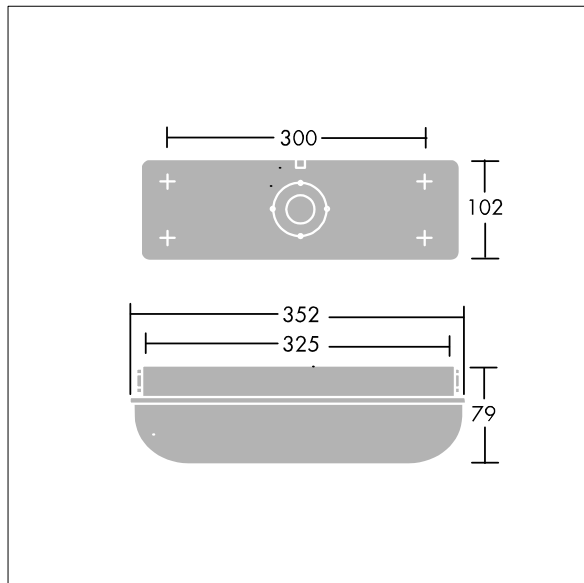

## 96636106 ESCORT 800-840 HF

IP65	IK10					850°C	T <sub>a</sub> 25
------	------	--	--	--	--	-------	-------------------

A durable, all weather bulkhead for surface mounting.

A self-contained, IP65, weatherproof bulkhead luminaire. Electronic, fixed output control gear. Durable, white, stove enamelled die-cast aluminium body and opal polycarbonate diffuser with vandal resistant screw fixings (Type T25 TORX screwdriver required). Suitable for interior and exterior industrial or public amenity usage. Complete with 4000K LED

ambient temperature: 0°C to +25°C

Dimensions: 352 x 102 x 79 mm  
Luminaire input power: 7.3 W  
Luminaire luminous flux: 800 lm  
Luminaire efficacy: 110 lm/W  
Weight: 1 kg

TLG\_ESCT\_F\_LEDPDB.jpg

TLG\_ESCT\_M\_LEDLD1.wmf