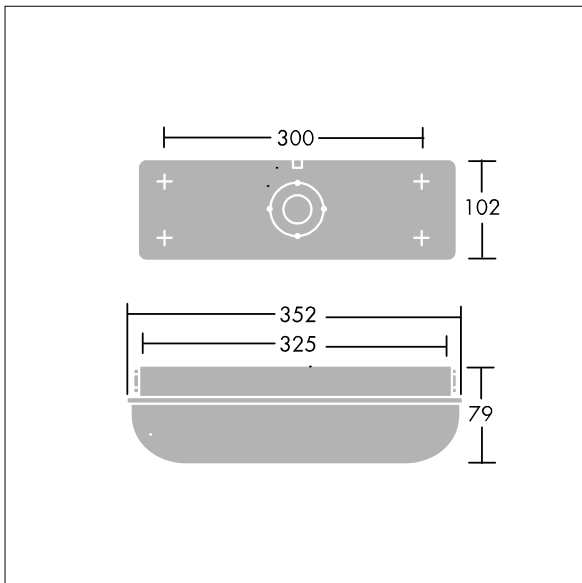

Escort

THORN

96636082 ESCORT I-SLCT 800/1K-840 HF

IP65	IK10					850°C	T _a 25
------	------	--	--	--	--	-------	-------------------

A durable, all weather bulkhead for surface mounting.

A self-contained, IP65, weatherproof bulkhead luminaire. Electronic, fixed output control gear. Durable, white, stove enamelled die-cast aluminium body and opal polycarbonate diffuser with vandal resistant screw fixings (Type T25 TORX screwdriver required). Suitable for interior and exterior industrial or public amenity usage. Lumen output selectable via internal switch. Complete with 4000K LED

ambient temperature: 0°C to +25°C

Dimensions: 352 x 102 x 79 mm
Luminaire input power: 7.3 W
Luminaire luminous flux: 800 lm
Luminaire efficacy: 110 lm/W
Weight: 1 kg

TLG_ESCT_F_LEDPDB.jpg

TLG_ESCT_M_LEDLD1.wmf