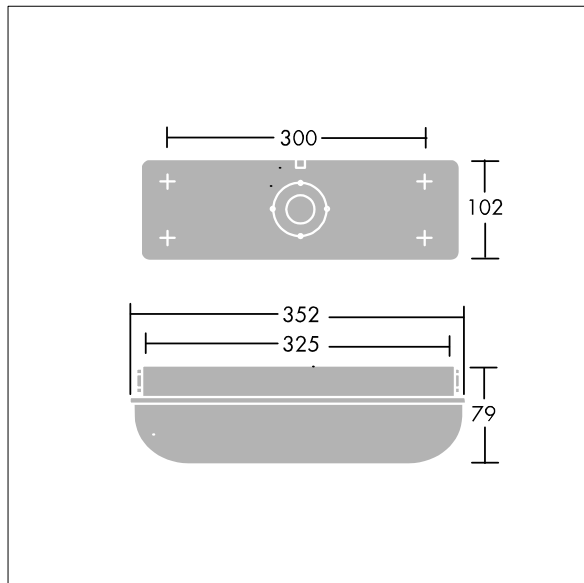

## 96636082 ESCORT I-SLCT 800/1K-840 HF

IP65	IK10					850°C	T <sub>a</sub> 25
------	------	--	--	--	--	-------	-------------------

A durable, all weather bulkhead for surface mounting.

A self-contained, IP65, weatherproof bulkhead luminaire. Electronic, fixed output control gear. Durable, white, stove enamelled die-cast aluminium body and opal polycarbonate diffuser with vandal resistant screw fixings (Type T25 TORX screwdriver required). Suitable for interior and exterior industrial or public amenity usage. Lumen output selectable via internal switch. Complete with 4000K LED

ambient temperature: 0°C to +25°C

Dimensions: 352 x 102 x 79 mm  
Luminaire input power: 7.3 W  
Luminaire luminous flux: 800 lm  
Luminaire efficacy: 110 lm/W  
Weight: 1 kg

TLG\_ESCT\_F\_LEDPDB.jpg

TLG\_ESCT\_M\_LEDLD1.wmf