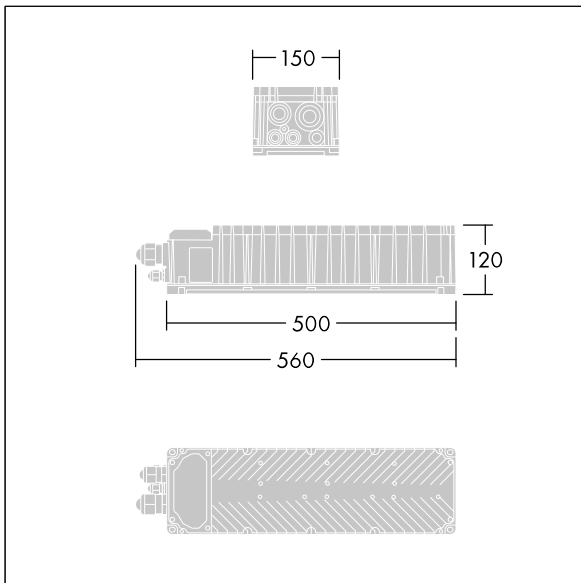

Altis Gen5

96671930 ALG5 GB 1368W 1.25A 565V 2CH DA

THORN

IP66	IK08				T _a 45
------	------	---	---	---	-------------------

Altis Gen5

Class I, DALI 2 programmable gearbox, with 2 independent output channels and IP66 enclosure, for TV broadcasting applications. Suitable for dedicated 288 / 312 / 336 LED Altis floodlight, to be installed remotely up to 200m from the floodlight. Nominal input voltage: 200-440, output current 1250mA with DALI 2 configurable single-channel, IEEE 1789 flicker recommended practice compliant suitable for super slow motion camera filming, surge level 10kV for both common mode and differential.

Connection from mains via terminal blocks. Mains supply must be fused according to local safety regulations.

Weight: 5.4 kg.

TLG_ALT5_F_GB_1700.jpg

TLG_ALT5_M_GB.wmf

All values marked with an * are rated values. Unless stated otherwise, the values apply to an ambient temperature of 25°C.