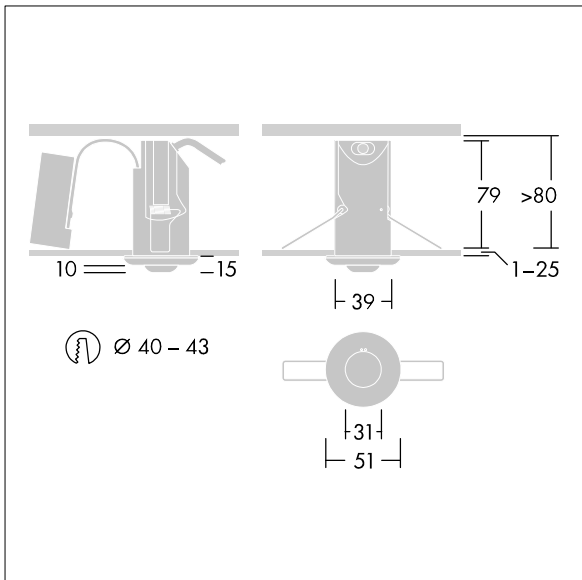

TLG_VOYF_M_LD1.wmf

All values marked with an * are rated values. Thorn uses tried and tested components from leading suppliers, however there may be isolated instances of technology-related failures of individual LEDs during the rated product lifetime. International standards set the tolerance in initial flux and connected load at ±10%. Unless stated otherwise, the values apply to an ambient temperature of 25°C.

Thorn Lighting is constantly developing and improving its products. The right is reserved to change specifications without prior notification or public announcement.
© Thorn Lighting