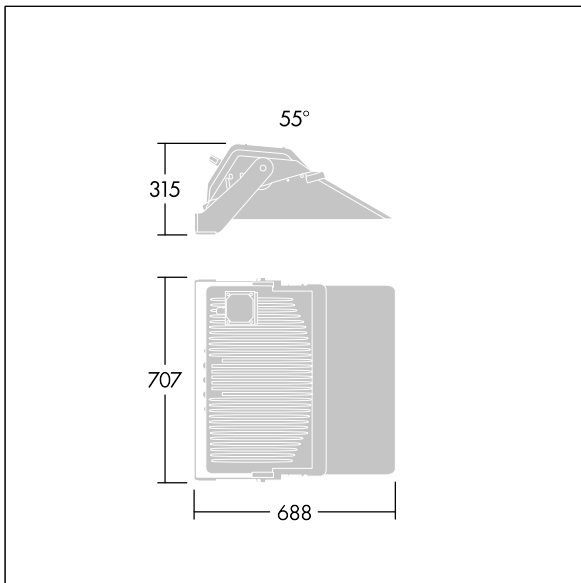

Champion

THORN

92917406 CHAMPION 264L-740 V1 VSP ANT

Champion

A high performance LED floodlight with 55° asymmetrical light distribution from 264 LEDs. External control gear, to be ordered separately. Class I electrical, IP66, Impact strength: IK08. Body: die-cast aluminium, powder coated textured anthracite (close to RAL7043). Enclosure: 4mm thick, toughened flat glass. Visor: Matt (powder coated, anthracite). Luminaire fixed by single bolt through Ø22mm central hole, or twin bolts through Ø15mm holes at 200mm centres. Aiming via simple aiming device (to be ordered separately). Ideal for sports fields and stadium or area lighting. Low flicker operation (<1%) suitable for HDTV broadcasting. Complete with 4000K LED with Colour Rendering Index min.: 70.

Dimensions: 688 x 707 x 315 mm
Weight: 22.4 kg
Scx: 0.196 m²

TLG_CHPL_F_PERS.jpg

TLG_CHPL_M_LD1.wmf

This product contains a light source of energy efficiency class D.

All values marked with an * are rated values. Thorn uses tried and tested components from leading suppliers, however there may be isolated instances of technology-related failures of individual LEDs during the rated product lifetime. International standards set the tolerance in initial flux and connected load at ±10%. Unless stated otherwise, the values apply to an ambient temperature of 25°C.