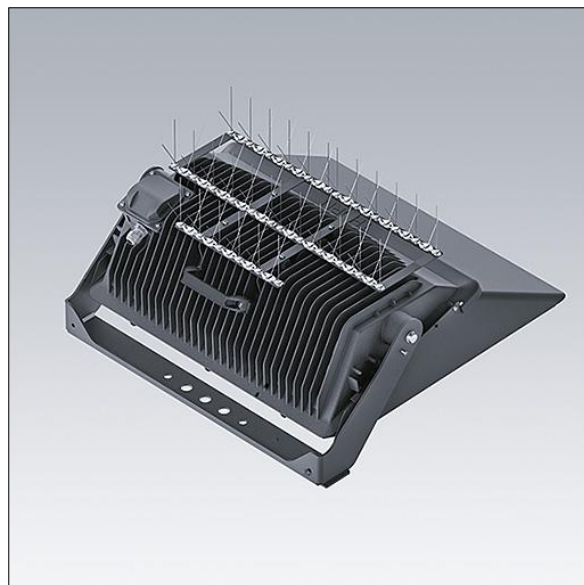

Champion

96633431 CHAMPION LED BIRD DETERRENT

THORN

Champion

This is a support covered with spikes, which is mounted on top of the floodlight to prevent birds landing. Their excrement could damage the paint and in the case of coastal environments, create corrosion. This accessory is mandatory in coastal environments.