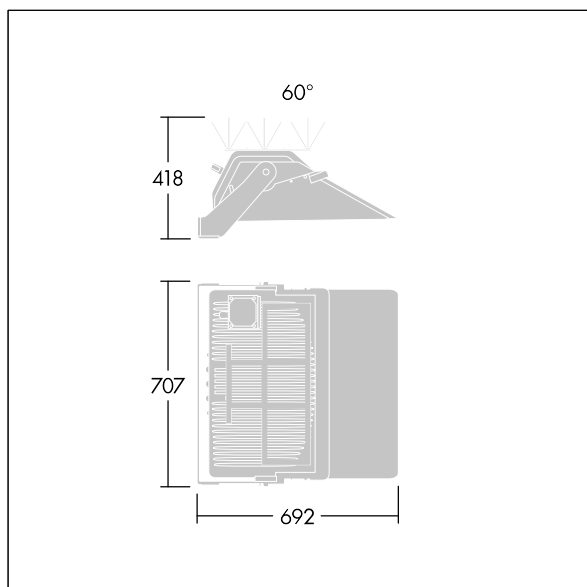

TLG_CHPL_M_LD6.wmf