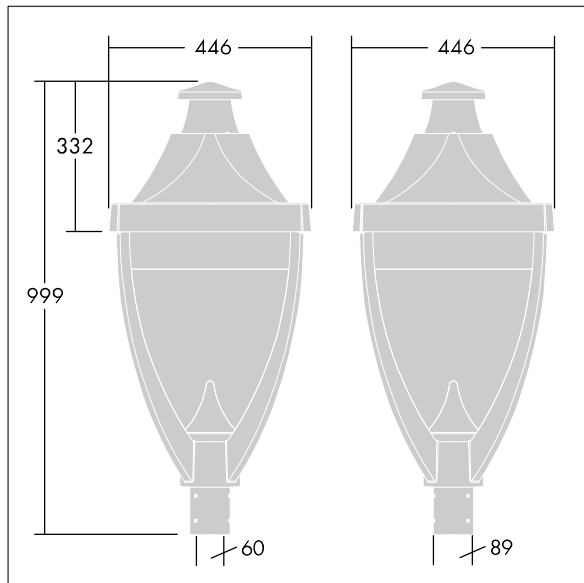

Dimensions: 446 x 446 x 999 mm

Luminaire input power: 77 W

Weight: 17.5 kg

Scx: 0.14 m<sup>2</sup>

TLG\_LGND\_F\_CLS\_U1.jpg

TLG\_LGND\_M\_MTP.wmf

This product contains a light source of energy efficiency class E.