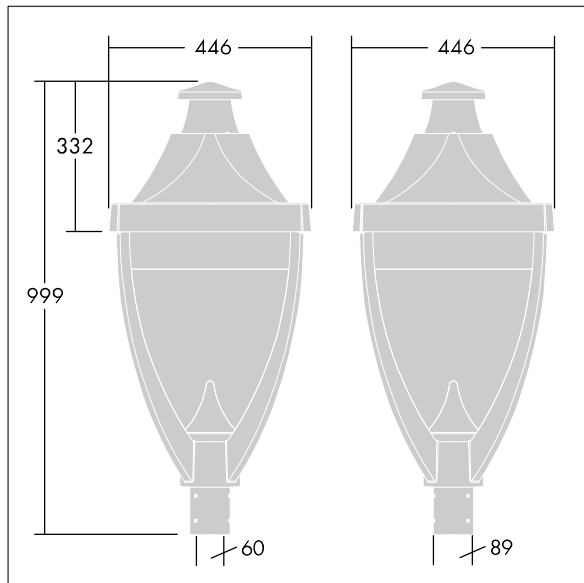

Legend

96633426 LEGEND 36L70 NR 727 BP CL2 T60 U1

ISO 9223 C5	IP65	IK08						
----------------	------	------	--	--	--	--	--	--

Legend

A modern heritage post top LED lantern with closed optic. Electronic, Class II electrical, IP65, IK08. Body: die-cast aluminium powder coated grey 900 textured finish (close to RAL 7043). Enclosure: toughened glass. Surge protection: 10kV single pulse common mode and 8kV multipulse common mode and 6kV multipulse differential mode. If permanent DALI system is connected, 6kV multipulse common and differential mode. Complete with 2700K LED.

Dimensions: 446 x 446 x 999 mm

Luminaire input power: 77 W

Weight: 17.5 kg

Scx: 0.14 m²

TLG_LGND_F_CLS_U1.jpg

TLG_LGND_M_MTP.wmf

This product contains a light source of energy efficiency class E.