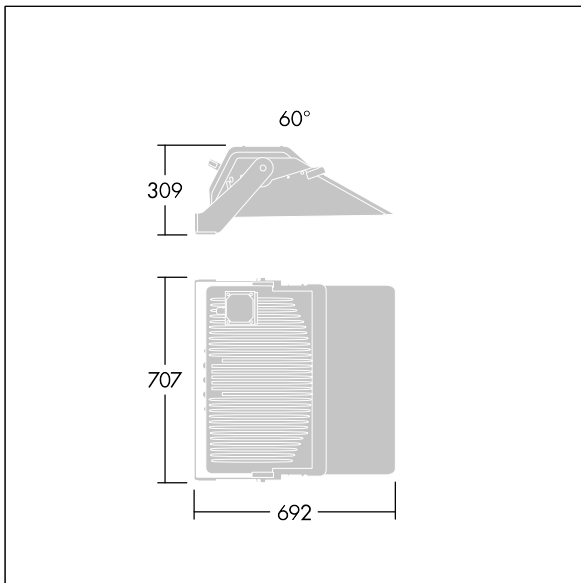

96633302 CHAMPION 264L-740 V2 VSP ANT

Champion

A high performance LED floodlight with 60° asymmetrical light distribution from 264 LEDs. External control gear, to be ordered separately. Class I electrical, IP66, Impact strength: IK08. Body: die-cast aluminium, powder coated textured anthracite (close to RAL7043). Enclosure: 4mm thick, toughened flat glass. Visor: Matt (powder coated, anthracite). Luminaire fixed by single bolt through Ø22mm central hole, or twin bolts through Ø15mm holes at 200mm centres. Aiming via simple aiming device (to be ordered separately). Ideal for sports fields and stadium or area lighting. Low flicker operation (<1%) suitable for HDTV broadcasting. Complete with 4000K LED with Colour Rendering Index min.: 70.

Dimensions: 692 x 707 x 309 mm

Weight: 22.4 kg

Scx: 0.196 m²

TLG_CHPL_F_PERS.jpg

TLG_CHPL_M_LD2.wmf

This product contains a light source of energy efficiency class D.