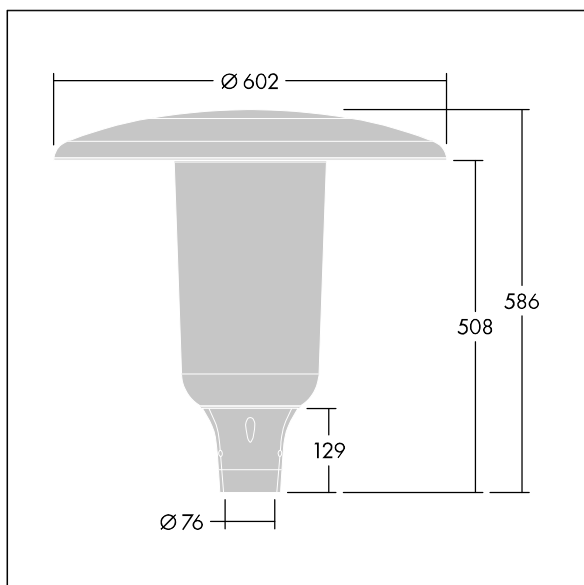

96632920 ARS 12L105-740 WSC CL CL1 W5 T76 ANT

Aerie

A discreet, post top LED lantern with a timeless design. LED driver for 12 LEDs, driven at 1050mA with Wide Street Comfort (asymmetrical) distribution. Class I electrical, IP66, IK10. Canopy and base: corrosion resistant die-cast powder coated aluminium suitable for C5 environments, finished textured anthracite (close to RAL7043). Enclosure: slim UV stabilised polycarbonate with clear finish. Complete with 4000K LED. Post top mounting to Ø76mm column. Pre-wired with 5m cable.

Dimensions: Ø602 x 586 mm
 Luminaire input power: 41 W
 Luminaire luminous flux: 5374 lm
 Luminaire efficacy: 131 lm/W
 Weight: 11.16 kg
 Scx: 0.172 m²

TLG_AERI_F_S_CL.jpg

TLG_AERI_M_T76_S.wmf

This product contains a light source of energy efficiency class D.