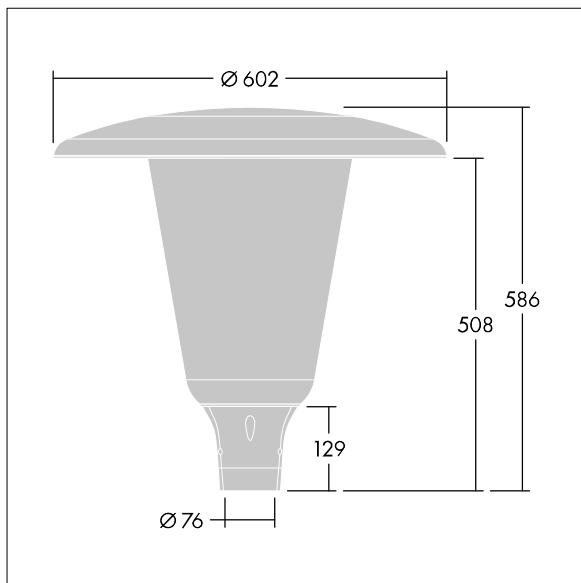

96632915 ARW 18L70-740 RS CL-D CL1 W5 T76 ANT

## Aerie

A discreet, post top LED lantern with a timeless design. LED driver for 18 LEDs, driven at 700mA with radially symmetric distribution. Class I electrical, IP66, IK10. Canopy and base: corrosion resistant die-cast powder coated aluminium suitable for C5 environments, finished textured anthracite (close to RAL7043). Enclosure: wide UV stabilised polycarbonate with clear finish. Fitted with internal diffuser to reduce glare. Complete with 4000K LED. Post top mounting to Ø76mm column. Pre-wired with 5m cable.

Dimensions: Ø602 x 586 mm  
 Luminaire input power: 39 W  
 Luminaire luminous flux: 5170 lm  
 Luminaire efficacy: 133 lm/W  
 Weight: 11.23 kg  
 Scx: 0.172 m<sup>2</sup>

TLG\_AERI\_F\_W\_PR\_CL.jpg

TLG\_AERI\_M\_T76\_W.wmf