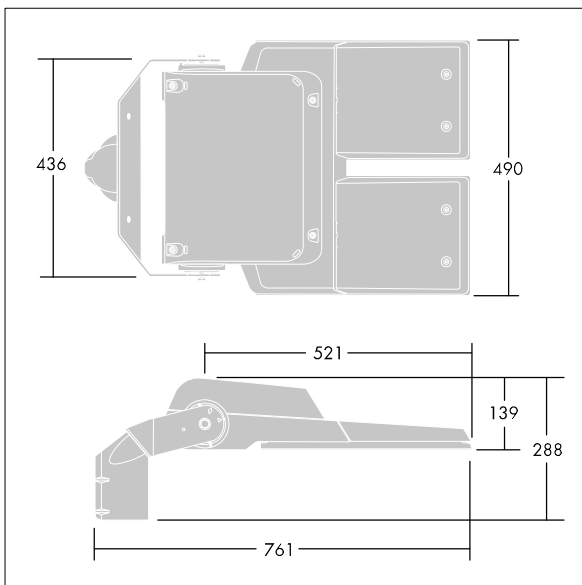

96665788 <CQ XL 120L50-740 RC BPS CL2 GY

CiviTEQ

A size LED road lighting lantern with 120 LEDs driven at 500mA with Road & Comfort optic. Electronic, fixed output control gear. Class II electrical (this product is not earthed), IP66, IK08. Housing: die-cast aluminium, Light grey 150 sanded textured (close to RAL9006). Enclosure: toughened flat glass. Screws: stainless steel, Ecolubric® treated. Complete with 4000K LED. Surge protection: 10kV single pulse common mode and 8kV multipulse common mode and 6kV multipulse differential mode. If permanent DALI system is connected, 6kV multipulse common and differential mode.

Dimensions: 761 x 490 x 139 mm
 Luminaire input power: 177 W
 Luminaire luminous flux: 28982 lm
 Luminaire efficacy: 164 lm/W
 Weight: 18.43 kg
 Scx: 0.063 m²

TLG_CTEQ_F_XL.jpg

TLG_CETQ_M_CQ XL.wmf

This product contains light sources of energy efficiency classes D, E.