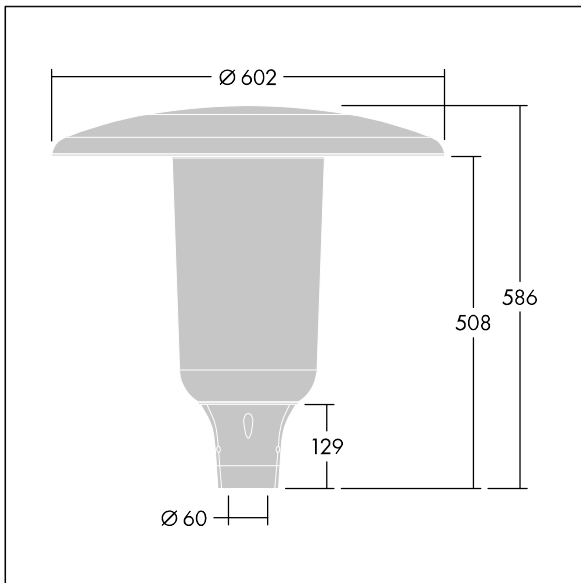

Aerie

THORN

96632776 ARS 18L70-740 RS CL-D CL2 W5 T60 ANT

Aerie

A discreet, post top LED lantern with a timeless design. LED driver for 18 LEDs, driven at 700mA with radially symmetric distribution. Class II electrical (this product is not earthed), IP66, IK10. Canopy and base: corrosion resistant die-cast powder coated aluminium suitable for C5 environments, finished textured anthracite (close to RAL7043). Enclosure: slim UV stabilised polycarbonate with clear finish. Fitted with internal diffuser to reduce glare. Complete with 4000K LED. Post top mounting to Ø60mm column. Pre-wired with 5m cable.

Dimensions: Ø602 x 586 mm
Luminaire input power: 39 W
Luminaire luminous flux: 4977 lm
Luminaire efficacy: 128 lm/W
Weight: 11.07 kg
Scx: 0.172 m²

TLG_AERI_F_S_PR_CL.jpg

TLG_AERI_M_T60_S.wmf

This product contains a light source of energy efficiency class D.