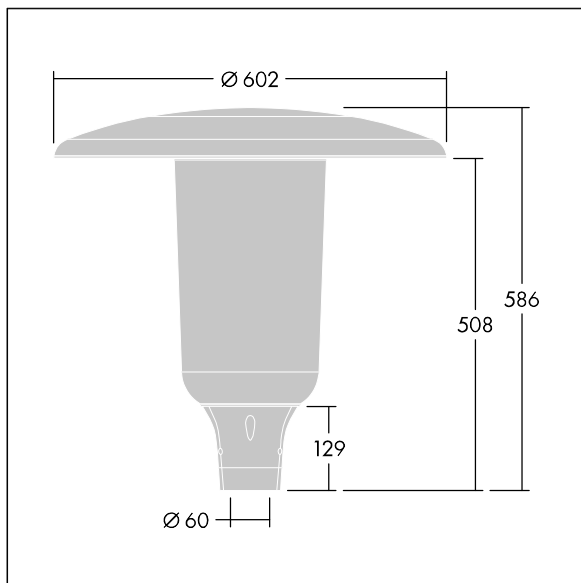

Aerie

THORN

96632774 ARS 24L70-740 WSC CL CL2 W5 T60 ANT

Aerie

A discreet, post top LED lantern with a timeless design. LED driver for 24 LEDs, driven at 700mA with Wide Street Comfort (asymmetrical) distribution. Class II electrical (this product is not earthed), IP66, IK10. Canopy and base: corrosion resistant die-cast powder coated aluminium suitable for C5 environments, finished textured anthracite (close to RAL7043). Enclosure: slim UV stabilised polycarbonate with clear finish. Complete with 4000K LED. Post top mounting to Ø60mm column. Pre-wired with 5m cable.

Dimensions: Ø602 x 586 mm
Luminaire input power: 51 W
Luminaire luminous flux: 7505 lm
Luminaire efficacy: 147 lm/W
Weight: 11.04 kg
Scx: 0.172 m²

TLG_AERI_F_S_CL.jpg

TLG_AERI_M_T60_S.wmf

This product contains a light source of energy efficiency class D.