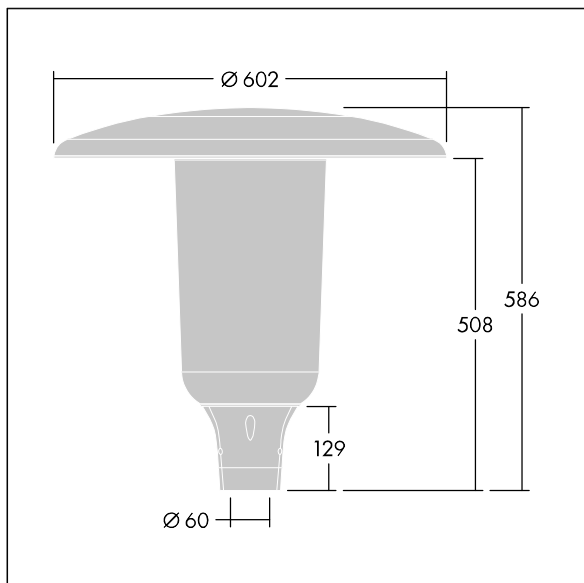

96632773 ARS 24L50-740 WSC CL CL2 W5 T60 ANT

Aerie

A discreet, post top LED lantern with a timeless design. LED driver for 24 LEDs, driven at 500mA with Wide Street Comfort (asymmetrical) distribution. Class II electrical (this product is not earthed), IP66, IK10. Canopy and base: corrosion resistant die-cast powder coated aluminium suitable for C5 environments, finished textured anthracite (close to RAL7043). Enclosure: slim UV stabilised polycarbonate with clear finish. Complete with 4000K LED. Post top mounting to Ø60mm column. Pre-wired with 5m cable.

Dimensions: Ø602 x 586 mm
 Luminaire input power: 37 W
 Luminaire luminous flux: 5605 lm
 Luminaire efficacy: 151 lm/W
 Weight: 11.04 kg
 Scx: 0.172 m²

TLG_AERI_F_S_CL.jpg

TLG_AERI_M_T60_S.wmf

This product contains a light source of energy efficiency class D.