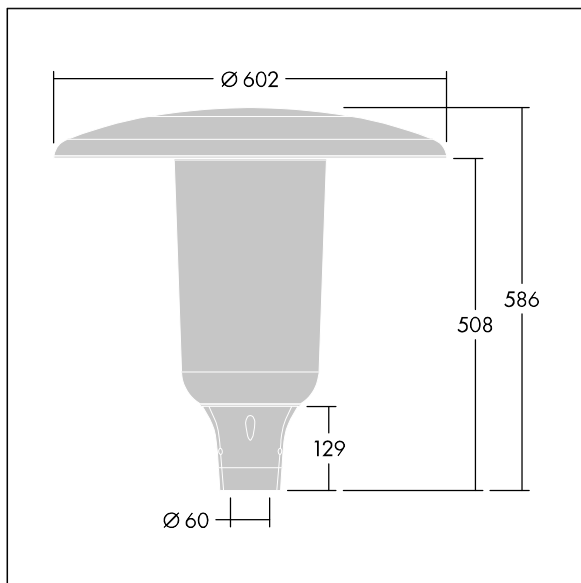

96632772 ARS 12L105-740 WSC CL CL2 W5 T60 ANT

Aerie

A discreet, post top LED lantern with a timeless design. LED driver for 12 LEDs, driven at 1050mA with Wide Street Comfort (asymmetrical) distribution. Class II electrical (this product is not earthed), IP66, IK10. Canopy and base: corrosion resistant die-cast powder coated aluminium suitable for C5 environments, finished textured anthracite (close to RAL7043). Enclosure: slim UV stabilised polycarbonate with clear finish. Complete with 4000K LED. Post top mounting to Ø60mm column. Pre-wired with 5m cable.

Dimensions: Ø602 x 586 mm
 Luminaire input power: 41 W
 Luminaire luminous flux: 5374 lm
 Luminaire efficacy: 131 lm/W
 Weight: 10.99 kg
 Scx: 0.172 m²

TLG_AERI_F_S_CL.jpg

TLG_AERI_M_T60_S.wmf

This product contains a light source of energy efficiency class D.