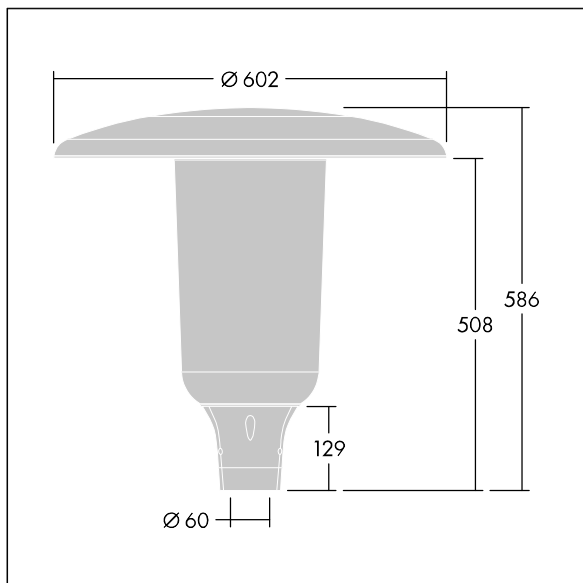

96632771 ARS 12L70-740 WSC CL CL2 W5 T60 ANT

## Aerie

A discreet, post top LED lantern with a timeless design. LED driver for 12 LEDs, driven at 700mA with Wide Street Comfort (asymmetrical) distribution. Class II electrical (this product is not earthed), IP66, IK10. Canopy and base: corrosion resistant die-cast powder coated aluminium suitable for C5 environments, finished textured anthracite (close to RAL7043). Enclosure: slim UV stabilised polycarbonate with clear finish. Complete with 4000K LED. Post top mounting to Ø60mm column. Pre-wired with 5m cable.

Dimensions: Ø602 x 586 mm  
 Luminaire input power: 27 W  
 Luminaire luminous flux: 3812 lm  
 Luminaire efficacy: 141 lm/W  
 Weight: 10.99 kg  
 Scx: 0.172 m<sup>2</sup>

TLG\_AERI\_F\_S\_CL.jpg

TLG\_AERI\_M\_T60\_S.wmf