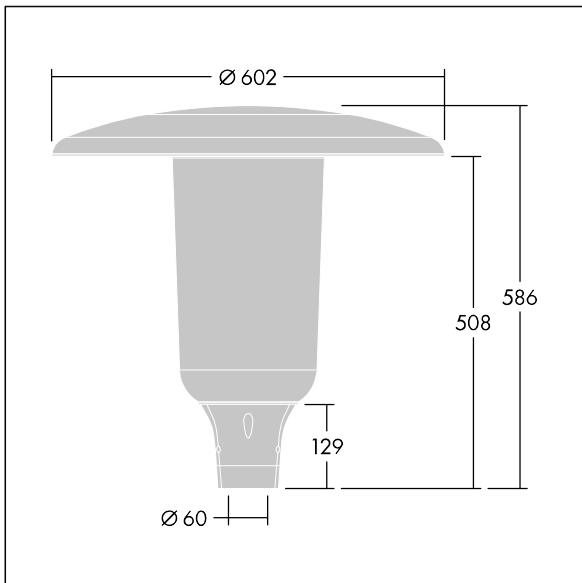

96632771 ARS 12L70-740 WSC CL CL2 W5 T60 ANT

Aerie

A discreet, post top LED lantern with a timeless design. LED driver for 12 LEDs, driven at 700mA with Wide Street Comfort (asymmetrical) distribution. Class II electrical (this product is not earthed), IP66, IK10. Canopy and base: corrosion resistant die-cast powder coated aluminium suitable for C5 environments, finished textured anthracite (close to RAL7043). Enclosure: slim UV stabilised polycarbonate with clear finish. Complete with 4000K LED. Post top mounting to Ø60mm column. Pre-wired with 5m cable.

Dimensions: Ø602 x 586 mm
 Luminaire input power: 27 W
 Luminaire luminous flux: 3812 lm
 Luminaire efficacy: 141 lm/W
 Weight: 10.99 kg
 Scx: 0.172 m²

TLG_AERI_F_S_CL.jpg

TLG_AERI_M_T60_S.wmf

This product contains a light source of energy efficiency class D.