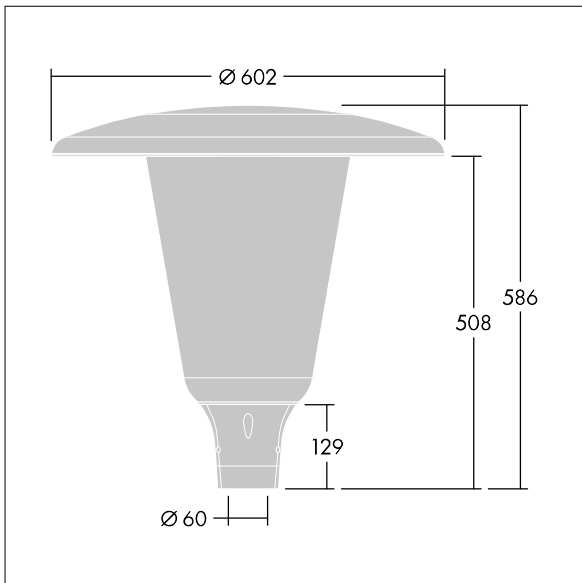

96632765 ARW 24L70-740 WSC CL CL2 W5 T60 ANT

Aerie

A discreet, post top LED lantern with a timeless design. LED driver for 24 LEDs, driven at 700mA with Wide Street Comfort (asymmetrical) distribution. Class II electrical (this product is not earthed), IP66, IK10. Canopy and base: corrosion resistant die-cast powder coated aluminium suitable for C5 environments, finished textured anthracite (close to RAL7043). Enclosure: wide UV stabilised polycarbonate with clear finish. Complete with 4000K LED. Post top mounting to Ø60mm column. Pre-wired with 5m cable.

Dimensions: Ø602 x 586 mm
 Luminaire input power: 51 W
 Luminaire luminous flux: 7796 lm
 Luminaire efficacy: 153 lm/W
 Weight: 10.95 kg
 Scx: 0.172 m²

TLG_AERI_F_W_CL.jpg

TLG_AERI_M_T60_W.wmf

This product contains a light source of energy efficiency class D.