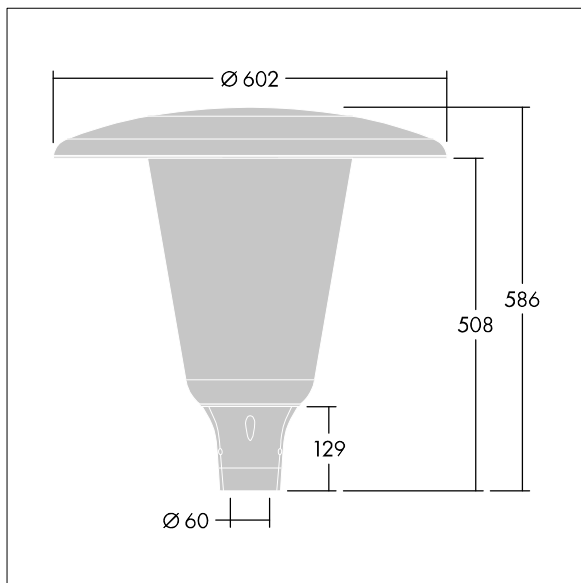

96632763 ARW 12L105-740 WSC CL CL2 W5 T60 ANT

Aerie

A discreet, post top LED lantern with a timeless design. LED driver for 12 LEDs, driven at 1050mA with Wide Street Comfort (asymmetrical) distribution. Class II electrical (this product is not earthed), IP66, IK10. Canopy and base: corrosion resistant die-cast powder coated aluminium suitable for C5 environments, finished textured anthracite (close to RAL7043). Enclosure: wide UV stabilised polycarbonate with clear finish. Complete with 4000K LED. Post top mounting to Ø60mm column. Pre-wired with 5m cable.

Dimensions: Ø602 x 586 mm
 Luminaire input power: 41 W
 Luminaire luminous flux: 5582 lm
 Luminaire efficacy: 136 lm/W
 Weight: 10.95 kg
 Scx: 0.172 m²

TLG_AERI_F_W_CL.jpg

TLG_AERI_M_T60_W.wmf

This product contains a light source of energy efficiency class D.