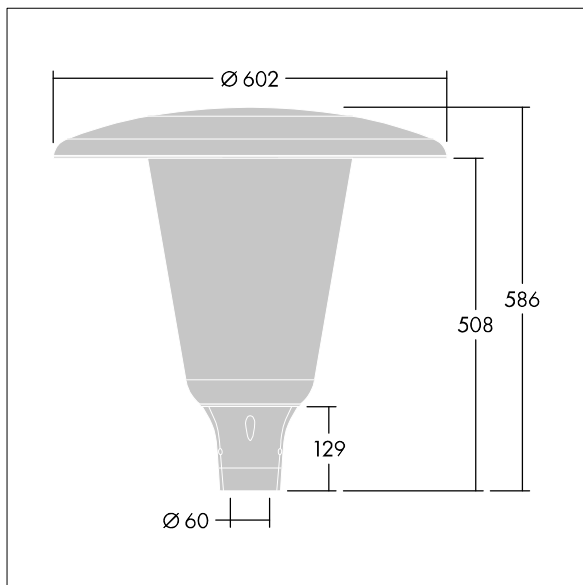

96632762 ARW 12L70-740 WSC CL CL2 W5 T60 ANT

Aerie

A discreet, post top LED lantern with a timeless design. LED driver for 12 LEDs, driven at 700mA with Wide Street Comfort (asymmetrical) distribution. Class II electrical (this product is not earthed), IP66, IK10. Canopy and base: corrosion resistant die-cast powder coated aluminium suitable for C5 environments, finished textured anthracite (close to RAL7043). Enclosure: wide UV stabilised polycarbonate with clear finish. Complete with 4000K LED. Post top mounting to Ø60mm column. Pre-wired with 5m cable.

Dimensions: Ø602 x 586 mm
 Luminaire input power: 27 W
 Luminaire luminous flux: 3960 lm
 Luminaire efficacy: 147 lm/W
 Weight: 10.95 kg
 Scx: 0.172 m²

TLG_AERI_F_W_CL.jpg

TLG_AERI_M_T60_W.wmf

This product contains a light source of energy efficiency class D.