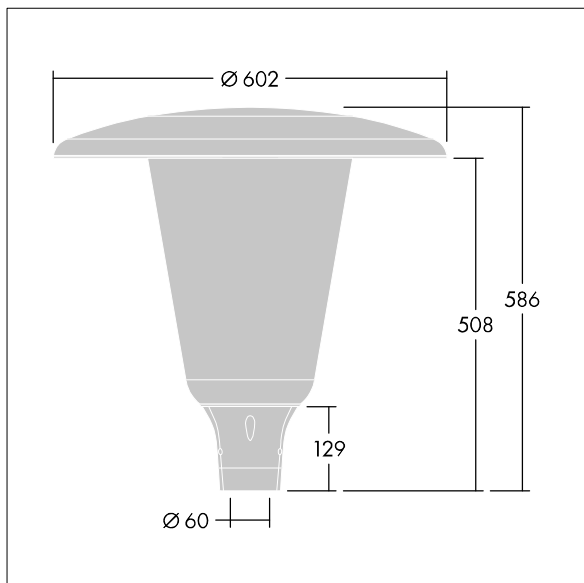

96632761 ARW 12L50-740 WSC CL CL2 W5 T60 ANT

Aerie

A discreet, post top LED lantern with a timeless design. LED driver for 12 LEDs, driven at 500mA with Wide Street Comfort (asymmetrical) distribution. Class II electrical (this product is not earthed), IP66, IK10. Canopy and base: corrosion resistant die-cast powder coated aluminium suitable for C5 environments, finished textured anthracite (close to RAL7043). Enclosure: wide UV stabilised polycarbonate with clear finish. Complete with 4000K LED. Post top mounting to Ø60mm column. Pre-wired with 5m cable.

Dimensions: Ø602 x 586 mm
 Luminaire input power: 19 W
 Luminaire luminous flux: 2939 lm
 Luminaire efficacy: 155 lm/W
 Weight: 10.95 kg
 Scx: 0.172 m²

TLG_AERI_F_W_CL.jpg

TLG_AERI_M_T60_W.wmf

This product contains a light source of energy efficiency class D.