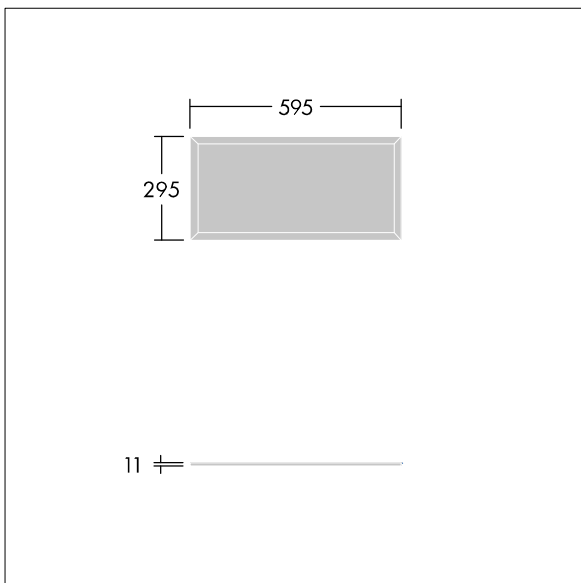

TLG_RYLL_M_LD2.wmf

All values marked with an * are rated values. Thorn uses tried and tested components from leading suppliers, however there may be isolated instances of technology-related failures of individual LEDs during the rated product lifetime. International standards set the tolerance in initial flux and connected load at $\pm 10\%$. Unless stated otherwise, the values apply to an ambient temperature of 25°C.

Thorn Lighting is constantly developing and improving its products. The right is reserved to change specifications without prior notification or public announcement.
© Thorn Lighting