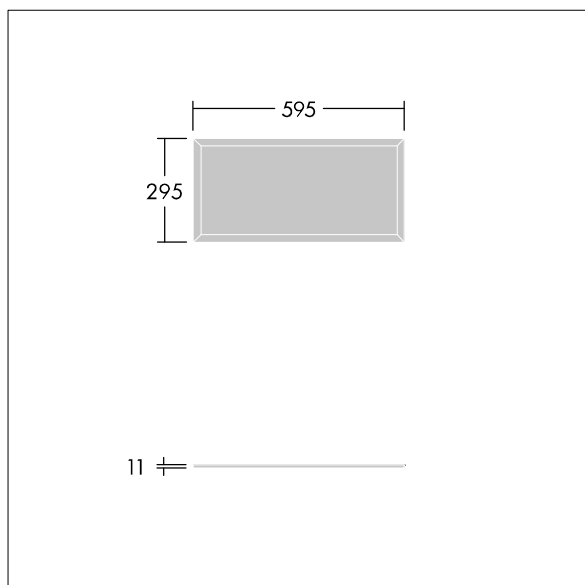

TLG_RYLL_M_LD2.wmf