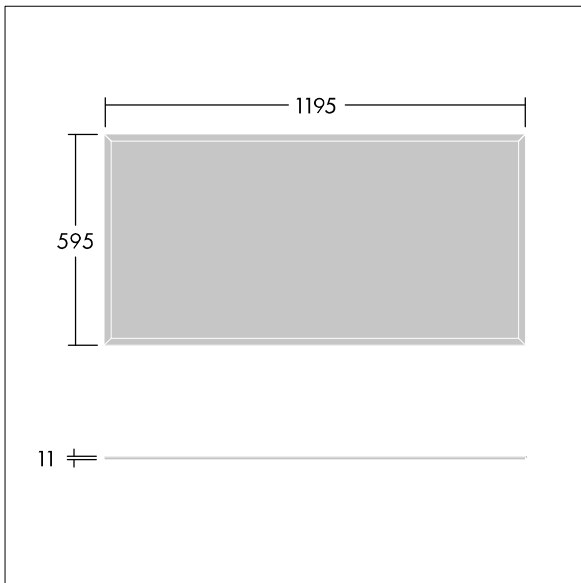

TLG_RYLL_M_LD4.wmf

All values marked with an * are rated values. Thorn uses tried and tested components from leading suppliers, however there may be isolated instances of technology-related failures of individual LEDs during the rated product lifetime. International standards set the tolerance in initial flux and connected load at $\pm 10\%$. Unless stated otherwise, the values apply to an ambient temperature of 25°C.

Thorn Lighting is constantly developing and improving its products. The right is reserved to change specifications without prior notification or public announcement.
© Thorn Lighting