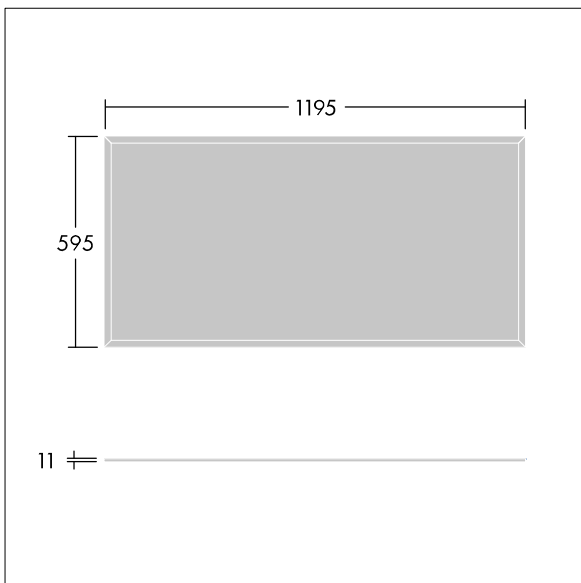

TLG_RYLL_M_LD4.wmf

All values marked with an * are rated values. Thorn uses tried and tested components from leading suppliers, however there may be isolated instances of technology-related failures of individual LEDs during the rated product lifetime. International standards set the tolerance in initial flux and connected load at $\pm 10\%$. Unless stated otherwise, the values apply to an ambient temperature of 25°C.

Thorn Lighting is constantly developing and improving its products. The right is reserved to change specifications without prior notification or public announcement.
© Thorn Lighting