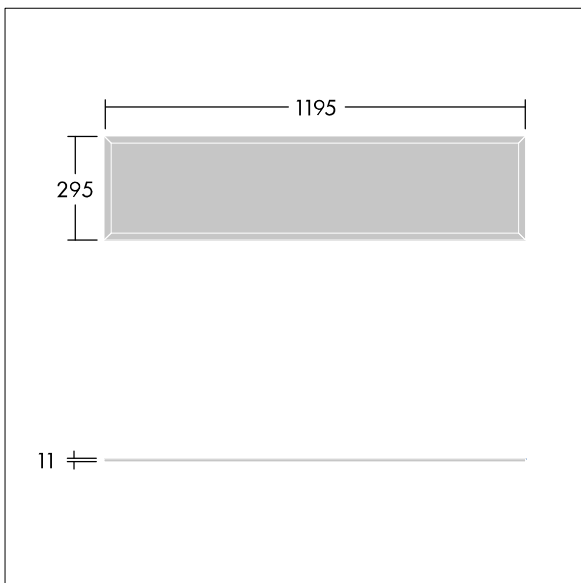

TLG_RYLL_M_LD1.wmf

All values marked with an * are rated values. Thorn uses tried and tested components from leading suppliers, however there may be isolated instances of technology-related failures of individual LEDs during the rated product lifetime. International standards set the tolerance in initial flux and connected load at $\pm 10\%$. Unless stated otherwise, the values apply to an ambient temperature of 25°C.

Thorn Lighting is constantly developing and improving its products. The right is reserved to change specifications without prior notification or public announcement.
© Thorn Lighting