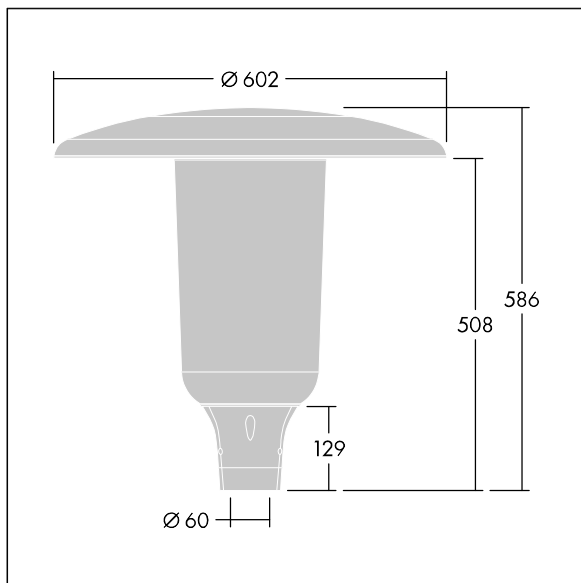

96632279 ARS 24L35-740 WSC CL CL2 W5 T60 ANT

## Aerie

A discreet, post top LED lantern with a timeless design. LED driver for 24 LEDs, driven at 350mA with Wide Street Comfort (asymmetrical) distribution. Class II electrical (this product is not earthed), IP66, IK10. Canopy and base: corrosion resistant die-cast powder coated aluminium suitable for C5 environments, finished textured anthracite (close to RAL7043). Enclosure: slim UV stabilised polycarbonate with clear finish. Complete with 4000K LED. Post top mounting to Ø60mm column. Pre-wired with 5m cable.

Dimensions: Ø602 x 586 mm  
 Luminaire input power: 26 W  
 Luminaire luminous flux: 4077 lm  
 Luminaire efficacy: 157 lm/W  
 Weight: 11.04 kg  
 Scx: 0.172 m<sup>2</sup>

TLG\_AERI\_F\_S\_CL.jpg

TLG\_AERI\_M\_T60\_S.wmf