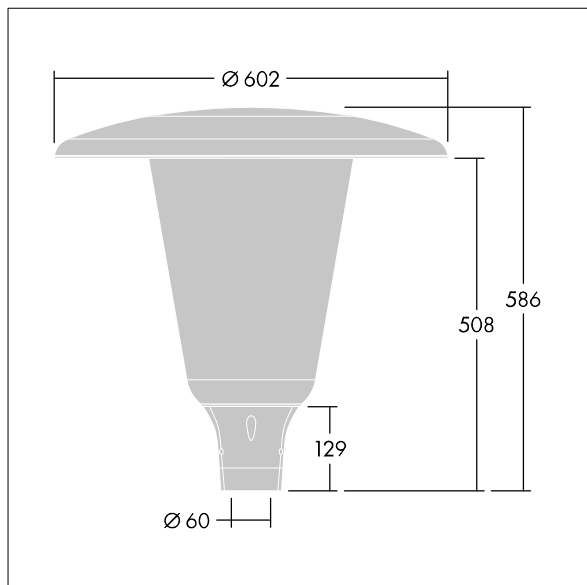

96632268 ARW 24L35-740 WSC CL CL2 W5 T60 ANT

Aerie

A discreet, post top LED lantern with a timeless design. LED driver for 24 LEDs, driven at 350mA with Wide Street Comfort (asymmetrical) distribution. Class II electrical (this product is not earthed), IP66, IK10. Canopy and base: corrosion resistant die-cast powder coated aluminium suitable for C5 environments, finished textured anthracite (close to RAL7043). Enclosure: wide UV stabilised polycarbonate with clear finish. Complete with 4000K LED. Post top mounting to Ø60mm column. Pre-wired with 5m cable.

Dimensions: Ø602 x 586 mm
 Luminaire input power: 26 W
 Luminaire luminous flux: 4236 lm
 Luminaire efficacy: 163 lm/W
 Weight: 10.95 kg
 Scx: 0.172 m²

TLG_AERI_F_W_CL.jpg

TLG_AERI_M_T60_W.wmf

This product contains a light source of energy efficiency class D.