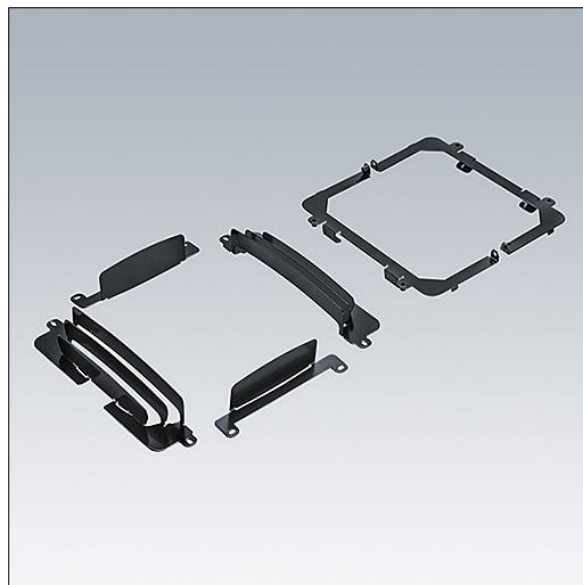

Isaro Pro

96630969 ISARO PRO M LOUVRE FRONT&BACK&LEFT&RIGHT

THORN

Isaro Pro

Louvre kit with more than 15 configurations. The light can be cut-off from the front, back, left or right but there is also the possibility to do all at the same time thanks to a smart design. Can be installed before or after installation on site.