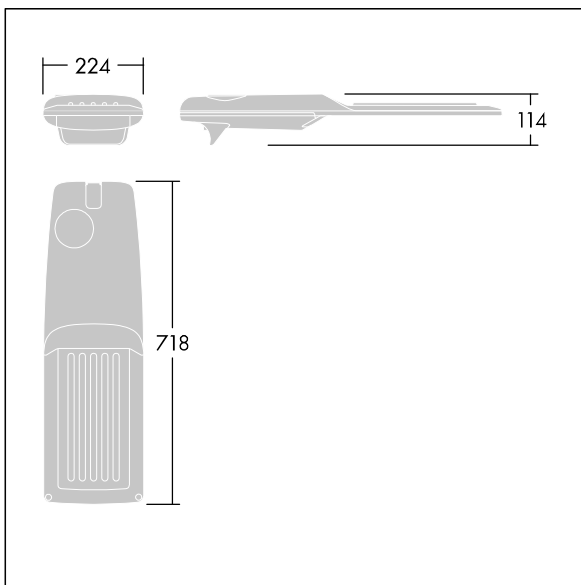

### Isaro Pro

A state of the art LED road lighting lantern (medium) with 48 LEDs driven at 350mA with Extra Wide Street optic. Programmable LED driver. Class II electrical (this product is not earthed), IP66, IK09. Housing: die-cast aluminium (EN AC-44300), powder coated textured anthracite (close to RAL7043). Spigot: die-cast aluminium (EN AC-44300), powder coated textured anthracite (close to RAL7043). Enclosure: 5mm thick glass. Fixings: stainless steel. Supplied with Ø60mm spigot adaptor which can be fitted for post-top (0°/5°/10°/15°/20° tilt) or side-entry (-15°/-10°/-5°/0°/5°/10°/15° tilt). Equipped with 50% power reduction circuit, effective 3 hours before and 5 hours after a calculated midnight. It can be deactivated at installation with an easily accessible internal switch. Complete with 4000K LED. Surge protection: 10kV single pulse common mode and 8kV multipulse common mode and 6kV multipulse differential mode. If permanent DALI system is connected, 6kV multipulse common and differential mode.

Dimensions: 718 x 224 x 114 mm

Luminaire input power: 49.5 W

Luminaire luminous flux: 8197 lm

Luminaire efficacy: 166 lm/W

Weight: 7.4 kg

Scx: 0.066 m<sup>2</sup>

TLG\_ISRP\_F\_M\_PDB\_ANT.jpg

TLG\_ISRP\_M\_LD2.wmf