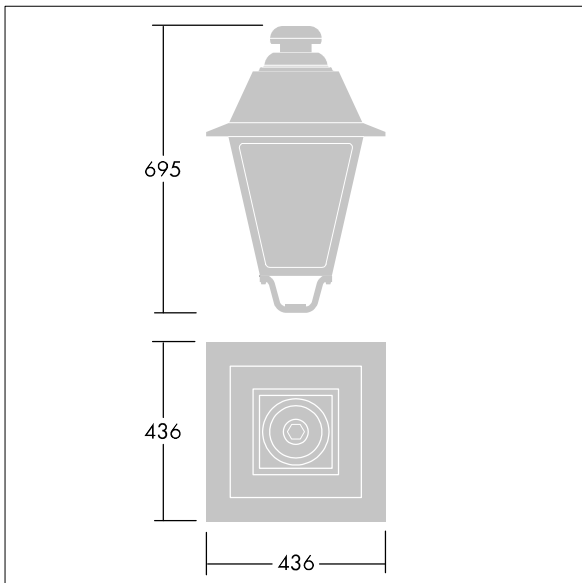

EP 445

96631766 EP445 36L70-740 ROTO BPS CL2 W5M MTP

EP 445

A 19th Century style lantern with 36 LEDs with switchable drive current and Symmetrical optic. Post top mounting. Equipped with power reduction circuit, profile selected by rotary switch. Class II electrical (this product is not earthed), IP66, IK08. Body: die-cast aluminium, painted black (close to RAL9005) textured. Enclosure: 4mm thick extra clear glass. Pre-wired with 5m cable. Complete with 4000K LED

Dimensions: 436 x 436 x 695 mm

Luminaire input power: 78 W

Weight: 9.7 kg

Scx: 0.19 m²

TLG_EP44_F_MTP.jpg

TLG_EP44_M_MTP.wmf

This product contains a light source of energy efficiency class D.