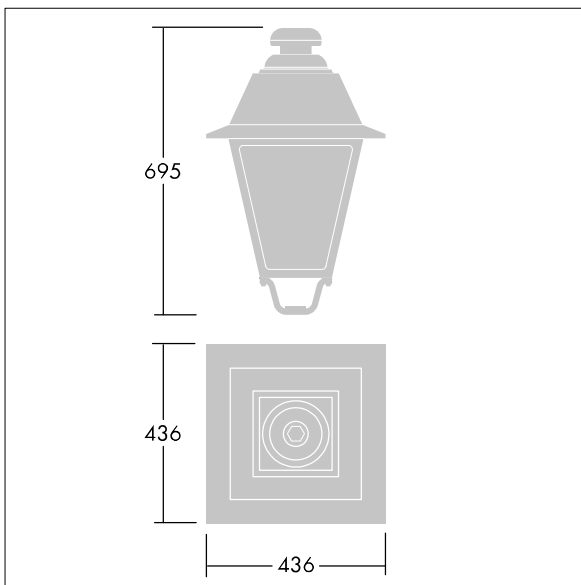

## EP 445

A 19th Century style lantern with 36 LEDs with switchable drive current and Symmetrical optic. Post top mounting. Equipped with power reduction circuit, profile selected by rotary switch. Class II electrical (this product is not earthed), IP66, IK08. Body: die-cast aluminium, painted black (close to RAL9005) textured. Enclosure: 4mm thick extra clear glass. Pre-wired with 5m cable. Complete with 3000K LED

Dimensions: 436 x 436 x 695 mm

Luminaire input power: 78 W

Weight: 9.7 kg

Scx: 0.19 m<sup>2</sup>

TLG\_EP44\_F\_MTP.jpg

TLG\_EP44\_M\_MTP.wmf

This product contains a light source of energy efficiency class D.