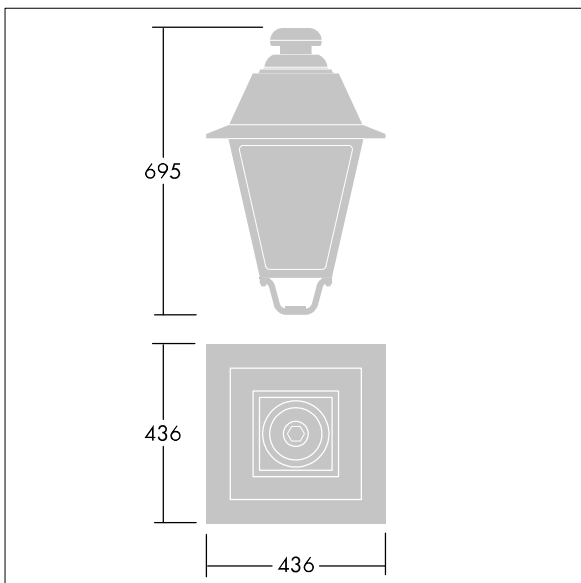

## EP 445

A 19th Century style lantern with 36 LEDs with switchable drive current and Symmetrical optic. Post top mounting. Equipped with power reduction circuit, profile selected by rotary switch. Class II electrical (this product is not earthed), IP66, IK08. Body: die-cast aluminium, painted black (close to RAL9005) textured. Enclosure: 4mm thick extra clear glass. Pre-wired with 5m cable. Complete with 2700K LED

Dimensions: 436 x 436 x 695 mm

Luminaire input power: 78 W

Weight: 9.7 kg

Scx: 0.19 m<sup>2</sup>

TLG\_EP44\_F\_MTP.jpg

TLG\_EP44\_M\_MTP.wmf

This product contains a light source of energy efficiency class E.