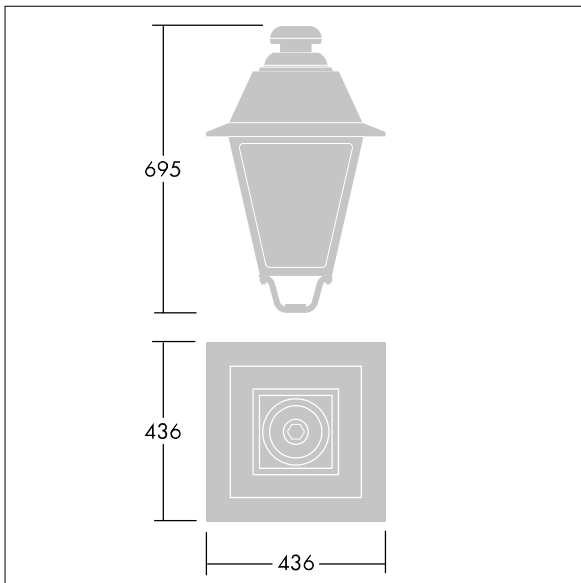

EP 445

96631763 EP445 36L70-740 CD-A BPS CL2 W5M MTP

EP 445

A 19th Century style lantern with 36 LEDs with switchable drive current and Street & Comfort optic. Post top mounting. Equipped with power reduction circuit, profile selected by rotary switch. Class II electrical (this product is not earthed), IP66, IK08. Body: die-cast aluminium, painted black (close to RAL9005) textured. Enclosure: 4mm thick extra clear glass. Pre-wired with 5m cable. Complete with 4000K LED

Dimensions: 436 x 436 x 695 mm

Luminaire input power: 78 W

Weight: 9.7 kg

Scx: 0.19 m²

TLG_EP44_F_MTP.jpg

TLG_EP44_M_MTP.wmf

This product contains a light source of energy efficiency class D.

EP 445