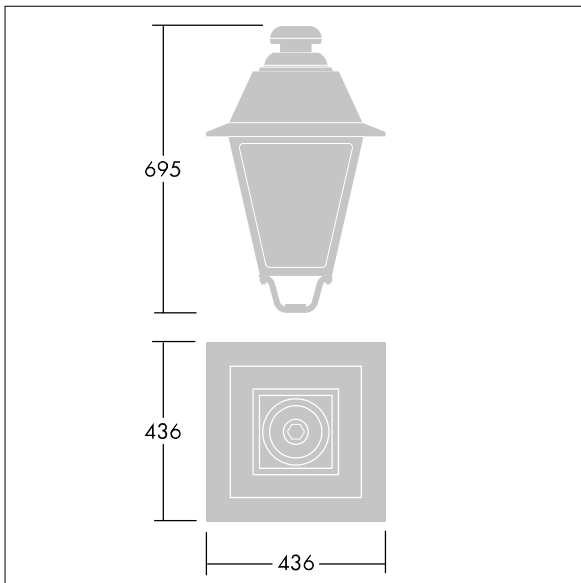

EP 445

96631763 EP445 36L70-740 CD-A BPS CL2 W5M MTP

EP 445

A 19th Century style lantern with 36 LEDs with switchable drive current and Street & Comfort optic. Post top mounting. Equipped with power reduction circuit, profile selected by rotary switch. Class II electrical (this product is not earthed), IP66, IK08. Body: die-cast aluminium, painted black (close to RAL9005) textured. Enclosure: 4mm thick extra clear glass. Pre-wired with 5m cable. Complete with 4000K LED

Dimensions: 436 x 436 x 695 mm

Luminaire input power: 78 W

Weight: 9.7 kg

Scx: 0.19 m²

TLG_EP44_F_MTP.jpg

TLG_EP44_M_MTP.wmf

This product contains a light source of energy efficiency class D.