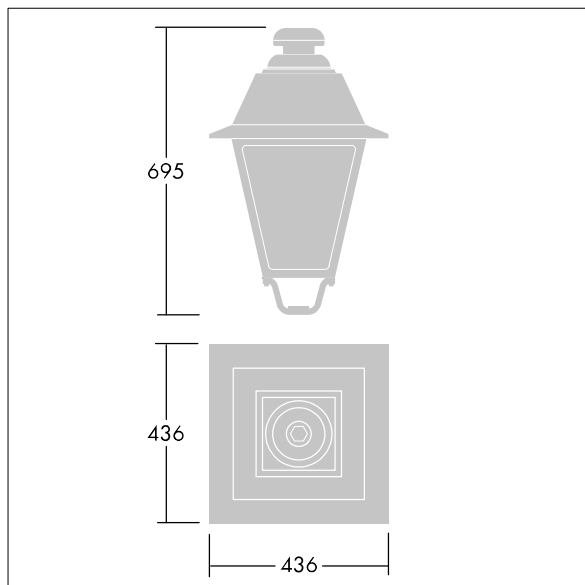

EP 445

96631762 EP445 36L70-730 CD-A BPS CL2 W5M MTP

EP 445

A 19th Century style lantern with 36 LEDs with switchable drive current and Street & Comfort optic. Post top mounting. Equipped with power reduction circuit, profile selected by rotary switch. Class II electrical (this product is not earthed), IP66, IK08. Body: die-cast aluminium, painted black (close to RAL9005) textured. Enclosure: 4mm thick extra clear glass. Pre-wired with 5m cable. Complete with 3000K LED

Dimensions: 436 x 436 x 695 mm

Luminaire input power: 78 W

Weight: 9.7 kg

Scx: 0.19 m²

TLG_EP44_F_MTP.jpg

TLG_EP44_M_MTP.wmf

This product contains a light source of energy efficiency class D.