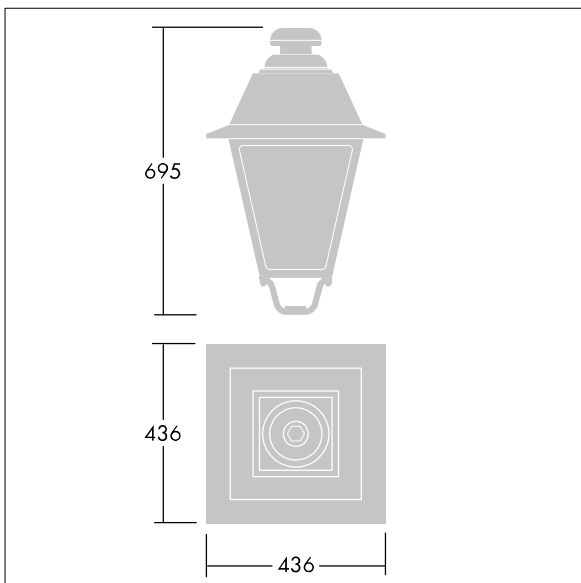

EP 445

96631761 EP445 36L70-827 CD-A BPS CL2 W5M MTP

IP66

IK08

EP 445

A 19th Century style lantern with 36 LEDs with switchable drive current and Street & Comfort optic. Post top mounting. Equipped with power reduction circuit, profile selected by rotary switch. Class II electrical (this product is not earthed), IP66, IK08. Body: die-cast aluminium, painted black (close to RAL9005) textured. Enclosure: 4mm thick extra clear glass. Pre-wired with 5m cable. Complete with 2700K LED

Dimensions: 436 x 436 x 695 mm

Luminaire input power: 78 W

Weight: 9.7 kg

Scx: 0.19 m²

TLG_EP44_F_MTP.jpg

TLG_EP44_M_MTP.wmf

This product contains a light source of energy efficiency class E.

EP 445