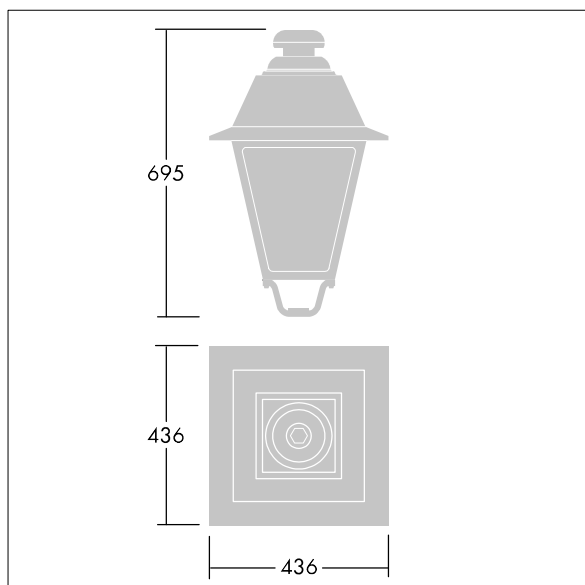

EP 445

96631761 EP445 36L70-827 CD-A BPS CL2 W5M MTP

EP 445

A 19th Century style lantern with 36 LEDs with switchable drive current and Street & Comfort optic. Post top mounting. Equipped with power reduction circuit, profile selected by rotary switch. Class II electrical (this product is not earthed), IP66, IK08. Body: die-cast aluminium, painted black (close to RAL9005) textured. Enclosure: 4mm thick extra clear glass. Pre-wired with 5m cable. Complete with 2700K LED

Dimensions: 436 x 436 x 695 mm

Luminaire input power: 78 W

Weight: 9.7 kg

Scx: 0.19 m²

TLG_EP44_F_MTP.jpg

TLG_EP44_M_MTP.wmf

This product contains a light source of energy efficiency class E.