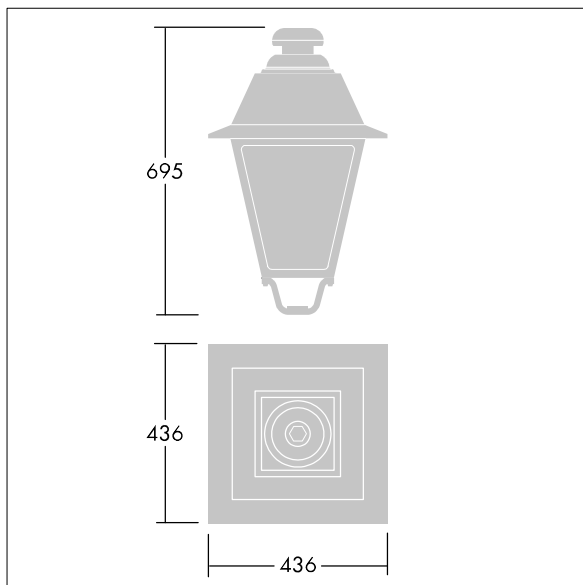

EP 445

96631759 EP445 36L70-730 ND-A BPS CL2 W5M MTP

IP66

IK08

EP 445

A 19th Century style lantern with 36 LEDs with switchable drive current and Narrow Road optic. Post top mounting. Equipped with power reduction circuit, profile selected by rotary switch. Class II electrical (this product is not earthed), IP66, IK08. Body: die-cast aluminium, painted black (close to RAL9005) textured. Enclosure: 4mm thick extra clear glass. Pre-wired with 5m cable. Complete with 3000K LED

Dimensions: 436 x 436 x 695 mm

Luminaire input power: 78 W

Weight: 9.7 kg

Scx: 0.19 m²

TLG_EP44_F_MTP.jpg

TLG_EP44_M_MTP.wmf

This product contains a light source of energy efficiency class D.