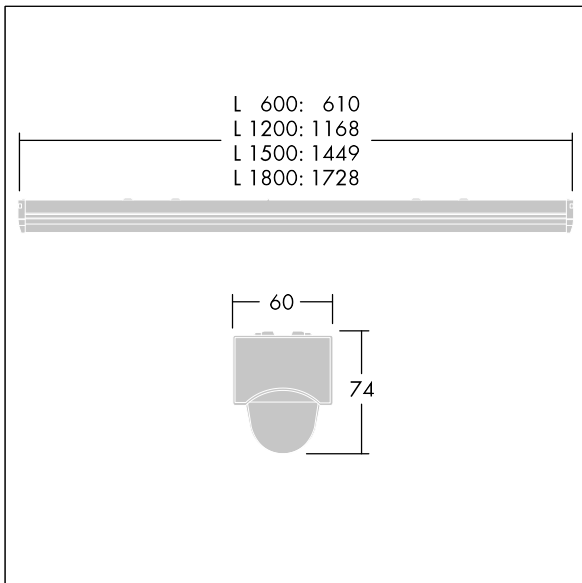

PopPack

THORN

96631542 POPPACK LED 4500-840 HF L1200

IP20	IK03					650°C	T _a -20 +25
------	------	--	--	--	--	-------	---------------------------

PopPack

Batten LED luminaire. Electronic, fixed output control gear.
Body: coated, formed steel, white (RAL9016). End caps:
injection moulded polycarbonate,. Diffuser: textured opal
acrylic. Electrical connection via 3 x 2 x 2.5mm² terminal
block. Complete with 4000K LED

Dimensions: 1168 x 60 x 74 mm
Luminaire input power: 35.6 W
Luminaire luminous flux: 4650 lm
Luminaire efficacy: 131 lm/W
Weight: 1.4 kg

TLG_POPL_F_PDB_EMPTY.jpg

TLG_POPL_M_LD1.wmf

This product contains a light source of energy efficiency class D.