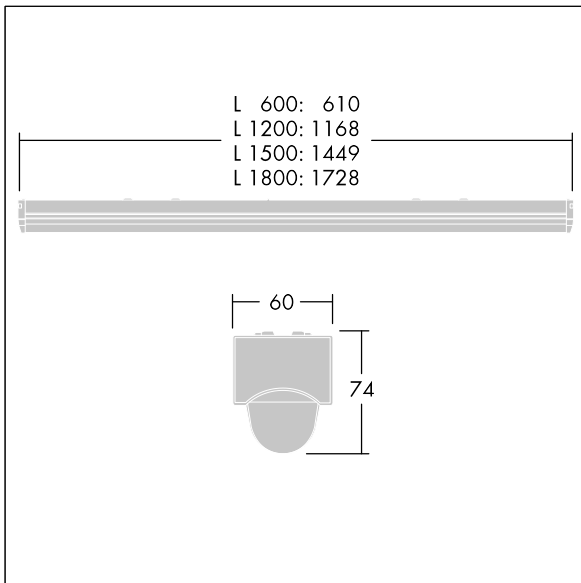

PopPack

THORN

96631538 POPPACK LED 3000-840 HF L1200

IP20	IK03					650°C	T _a -20 +25
------	------	--	--	--	--	-------	---------------------------

PopPack

Batten LED luminaire. Electronic, fixed output control gear.
Body: coated, formed steel, white (RAL9016). End caps:
injection moulded polycarbonate,. Diffuser: textured opal
acrylic. Electrical connection via 3 x 2 x 2.5mm² terminal
block. Complete with 4000K LED

Dimensions: 1168 x 60 x 74 mm
Luminaire input power: 23.9 W
Luminaire luminous flux: 3350 lm
Luminaire efficacy: 140 lm/W
Weight: 1.3 kg

TLG_POPL_F_PDB_EMPTY.jpg

TLG_POPL_M_LD1.wmf

This product contains a light source of energy efficiency class D.